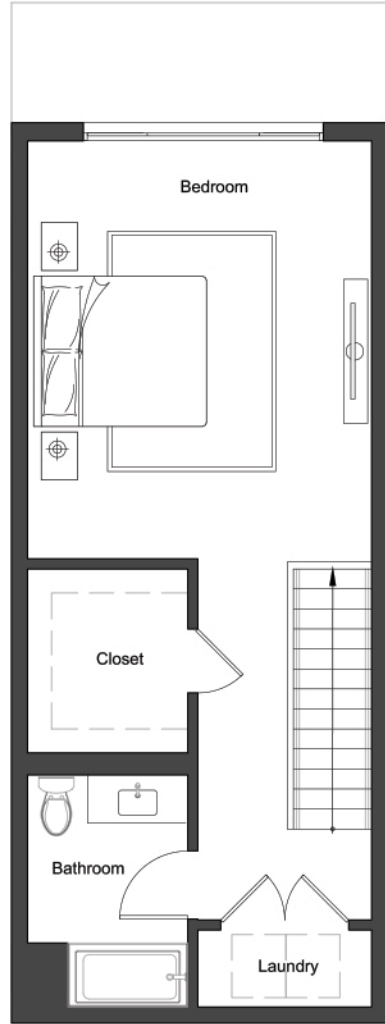

Lower Level

Upper Level

**MAPLE**  
1 BED / 1.5 BATH

PATTON TOWERS